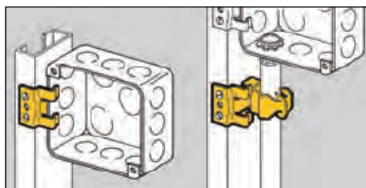

Wall studs

- Attaches with screws to metal studs.
- BB1 supports electrical box.
- BG series features Guide-Rite™ design.
- BP series features push-type design.

Box To Stud Fastener

UPC/Part Number	Catalog Number	Description	Box Qty.
78101118145	BB1	Electrical Box Support Clip	100

Wall Studs

Guide-Rite Conduit To Stud Fastener

UPC/Part Number	Catalog Number	Conduit Size EMT & Rigid	Box Qty.
78101118420	BG-6-B1 *	3/8"	100
781011 18475	BG-8-12-B1	1/2", 3/4"	100
781011 18555	BG-16-B1	1"	100

Patent #4958792

- * BG-6 will accept the following range $\varnothing.420 - \varnothing.675$:
14/2 thru 10/4 MC/AC cable and 5/8" or 3/8" flexible conduit

Push Type Conduit To Stud Fastener

UPC/Part Number	Catalog Number	Conduit Size	Box Qty.
781011 19245	BP-8-B1	1/2" EMT	100
781011 19345	BP-12-B1	3/4" EMT, 1/2" IMC, Rigid	100
781011 19440	BP-16-B1	1" EMT, 3/4" IMC, Rigid	100